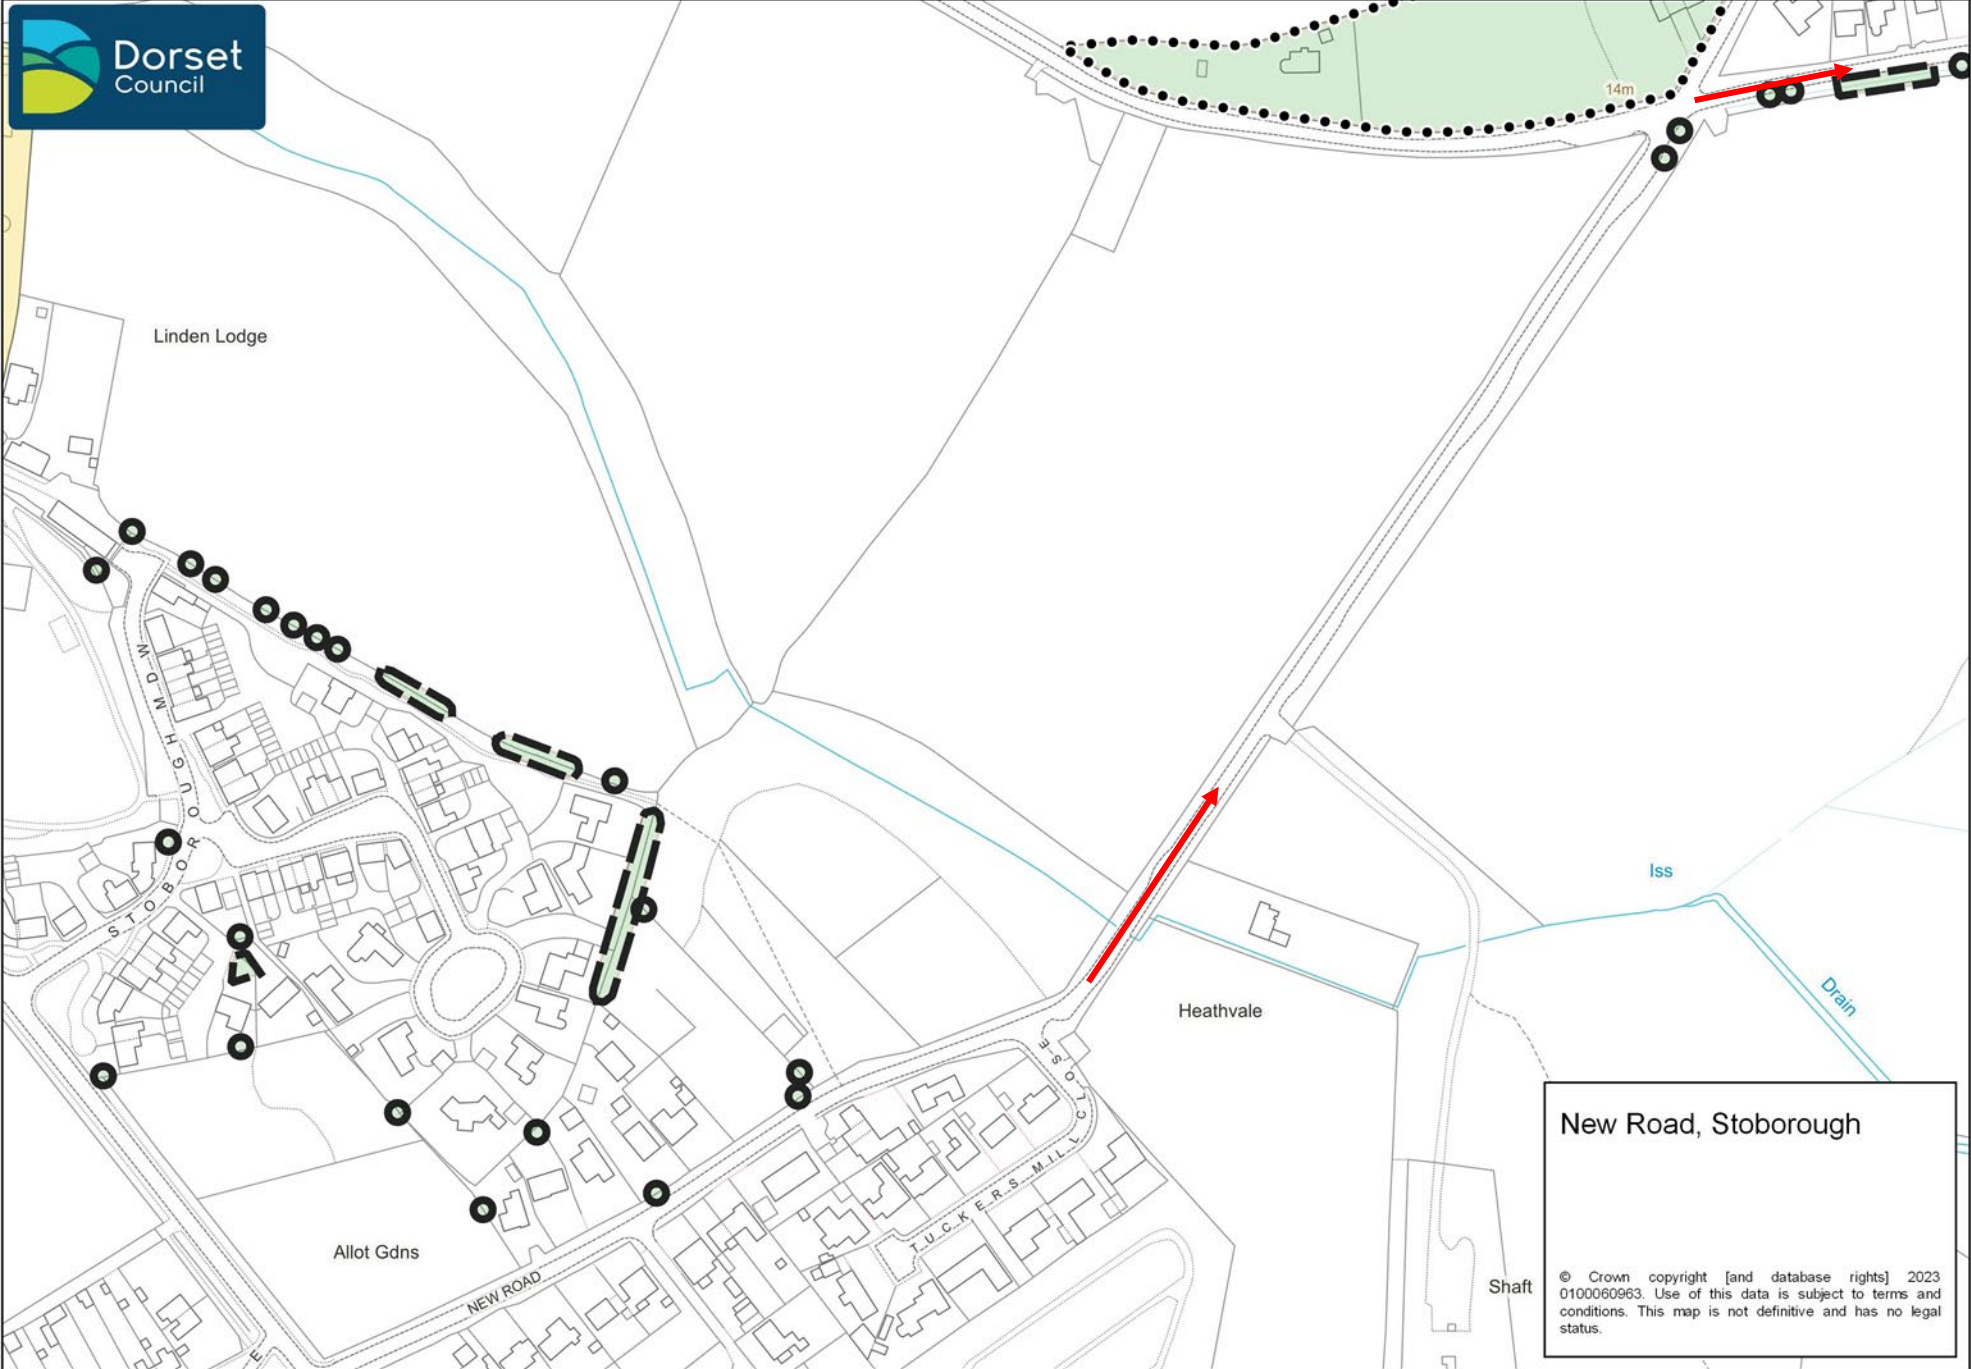

A351 at junction of West Lane and
Grange Road

© Crown copyright [and database rights] 2023 0100060963. Use
of this data is subject to terms and conditions. This map is not
definitive and has no legal status.

A351 and Corfe Road, Stoborough

© Crown copyright [and database rights] 2023 0100060963. Use of this data is subject to terms and conditions. This map is not definitive and has no legal status.

New Road, Stoborough

© Crown copyright [and database rights] 2023 0100060963. Use of this data is subject to terms and conditions. This map is not definitive and has no legal status.

Arne Road, Ridge

© Crown copyright [and database rights] 2023 0100060963. Use of this data is subject to terms and conditions. This map is not definitive and has no legal status.

NO TPO TREES ON SITE