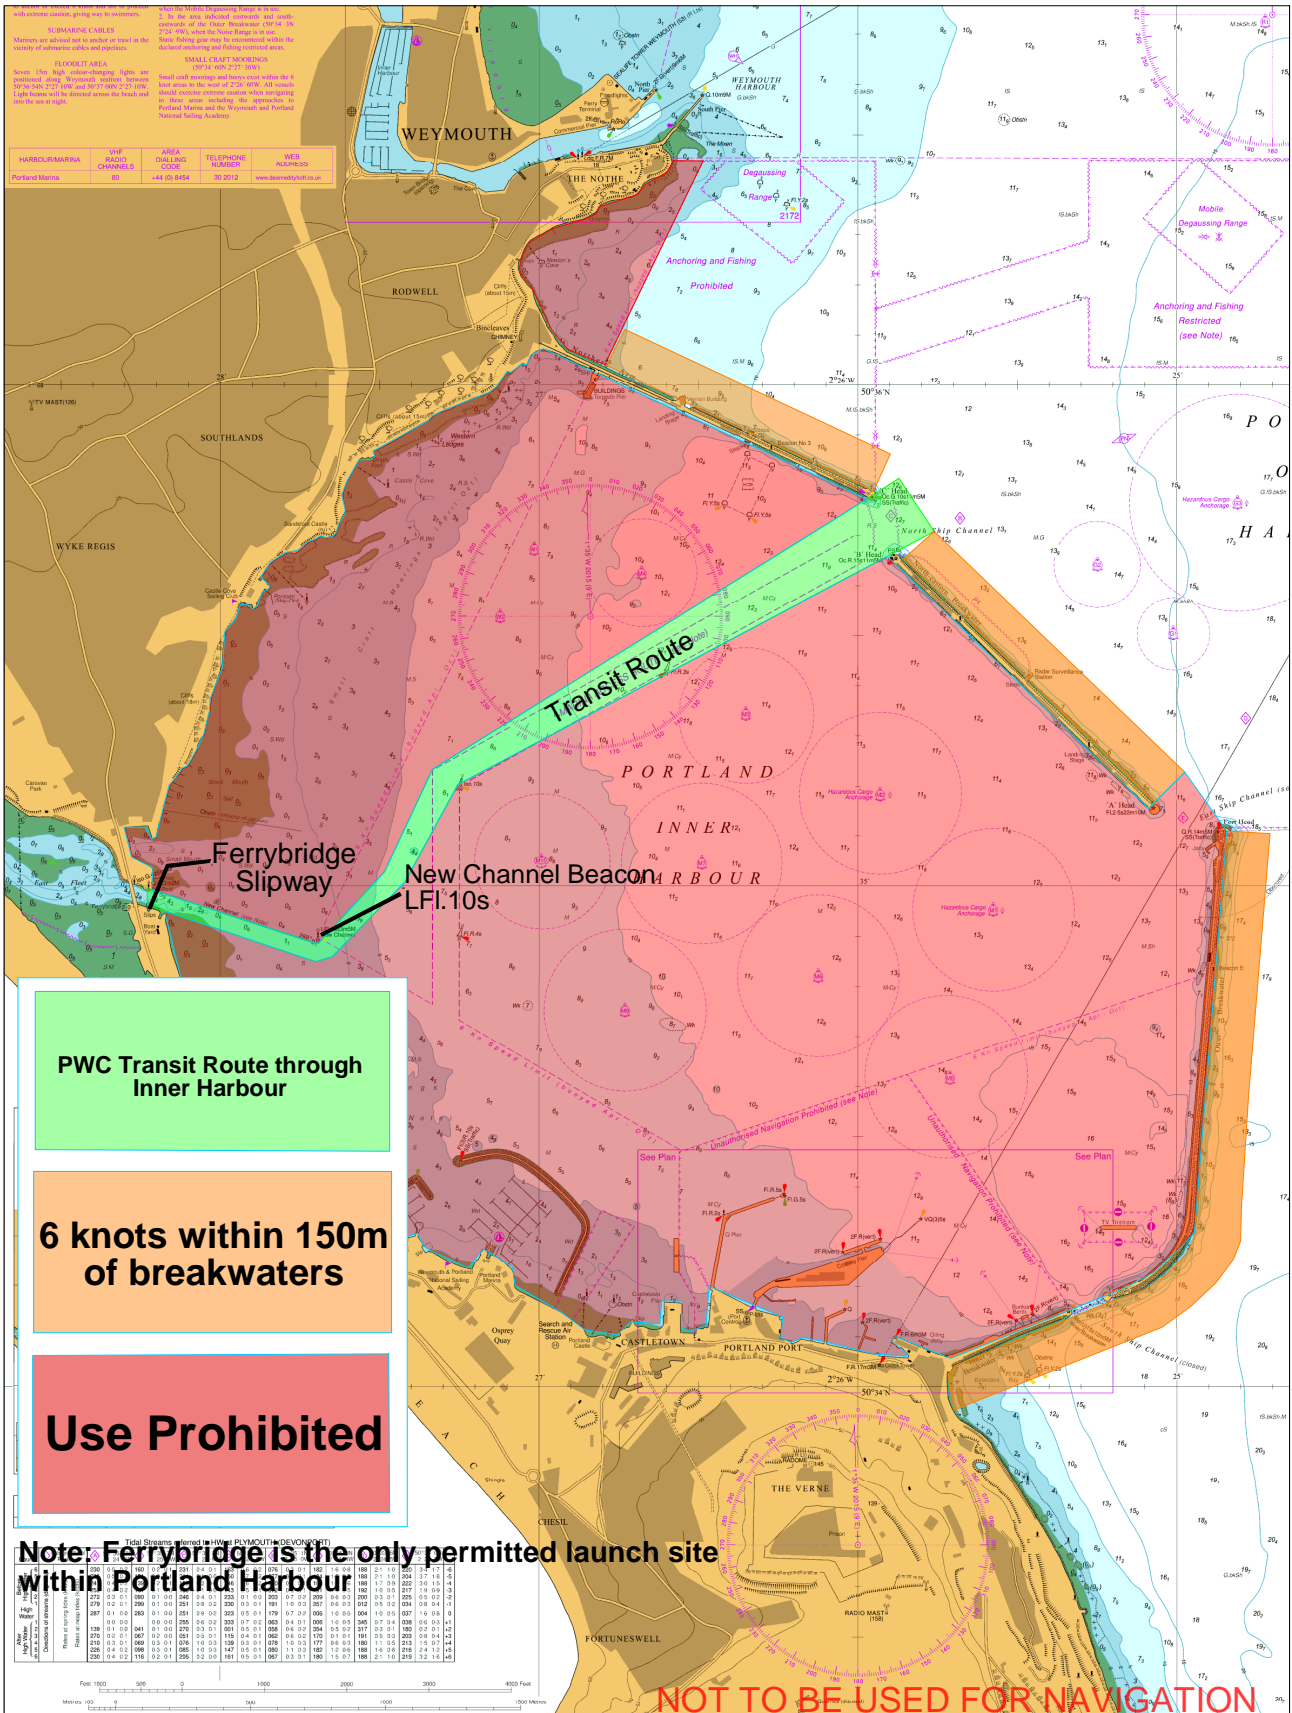

Portland Harbour PWC and Jet Ski Restrictions

WATERWAY/CHANNEL	VHF CHANNELS	AREA	PHONE NUMBER	WEB ADDRESS
Portland Harbour	16	44-00-8454	01302-307172	www.portlandharbour.co.uk

High Water	Low Water	Mean High Water	Mean Low Water
0.0	0.0	0.0	0.0
0.1	0.1	0.1	0.1
0.2	0.2	0.2	0.2
0.3	0.3	0.3	0.3
0.4	0.4	0.4	0.4
0.5	0.5	0.5	0.5
0.6	0.6	0.6	0.6
0.7	0.7	0.7	0.7
0.8	0.8	0.8	0.8
0.9	0.9	0.9	0.9
1.0	1.0	1.0	1.0
1.1	1.1	1.1	1.1
1.2	1.2	1.2	1.2
1.3	1.3	1.3	1.3
1.4	1.4	1.4	1.4
1.5	1.5	1.5	1.5
1.6	1.6	1.6	1.6
1.7	1.7	1.7	1.7
1.8	1.8	1.8	1.8
1.9	1.9	1.9	1.9
2.0	2.0	2.0	2.0